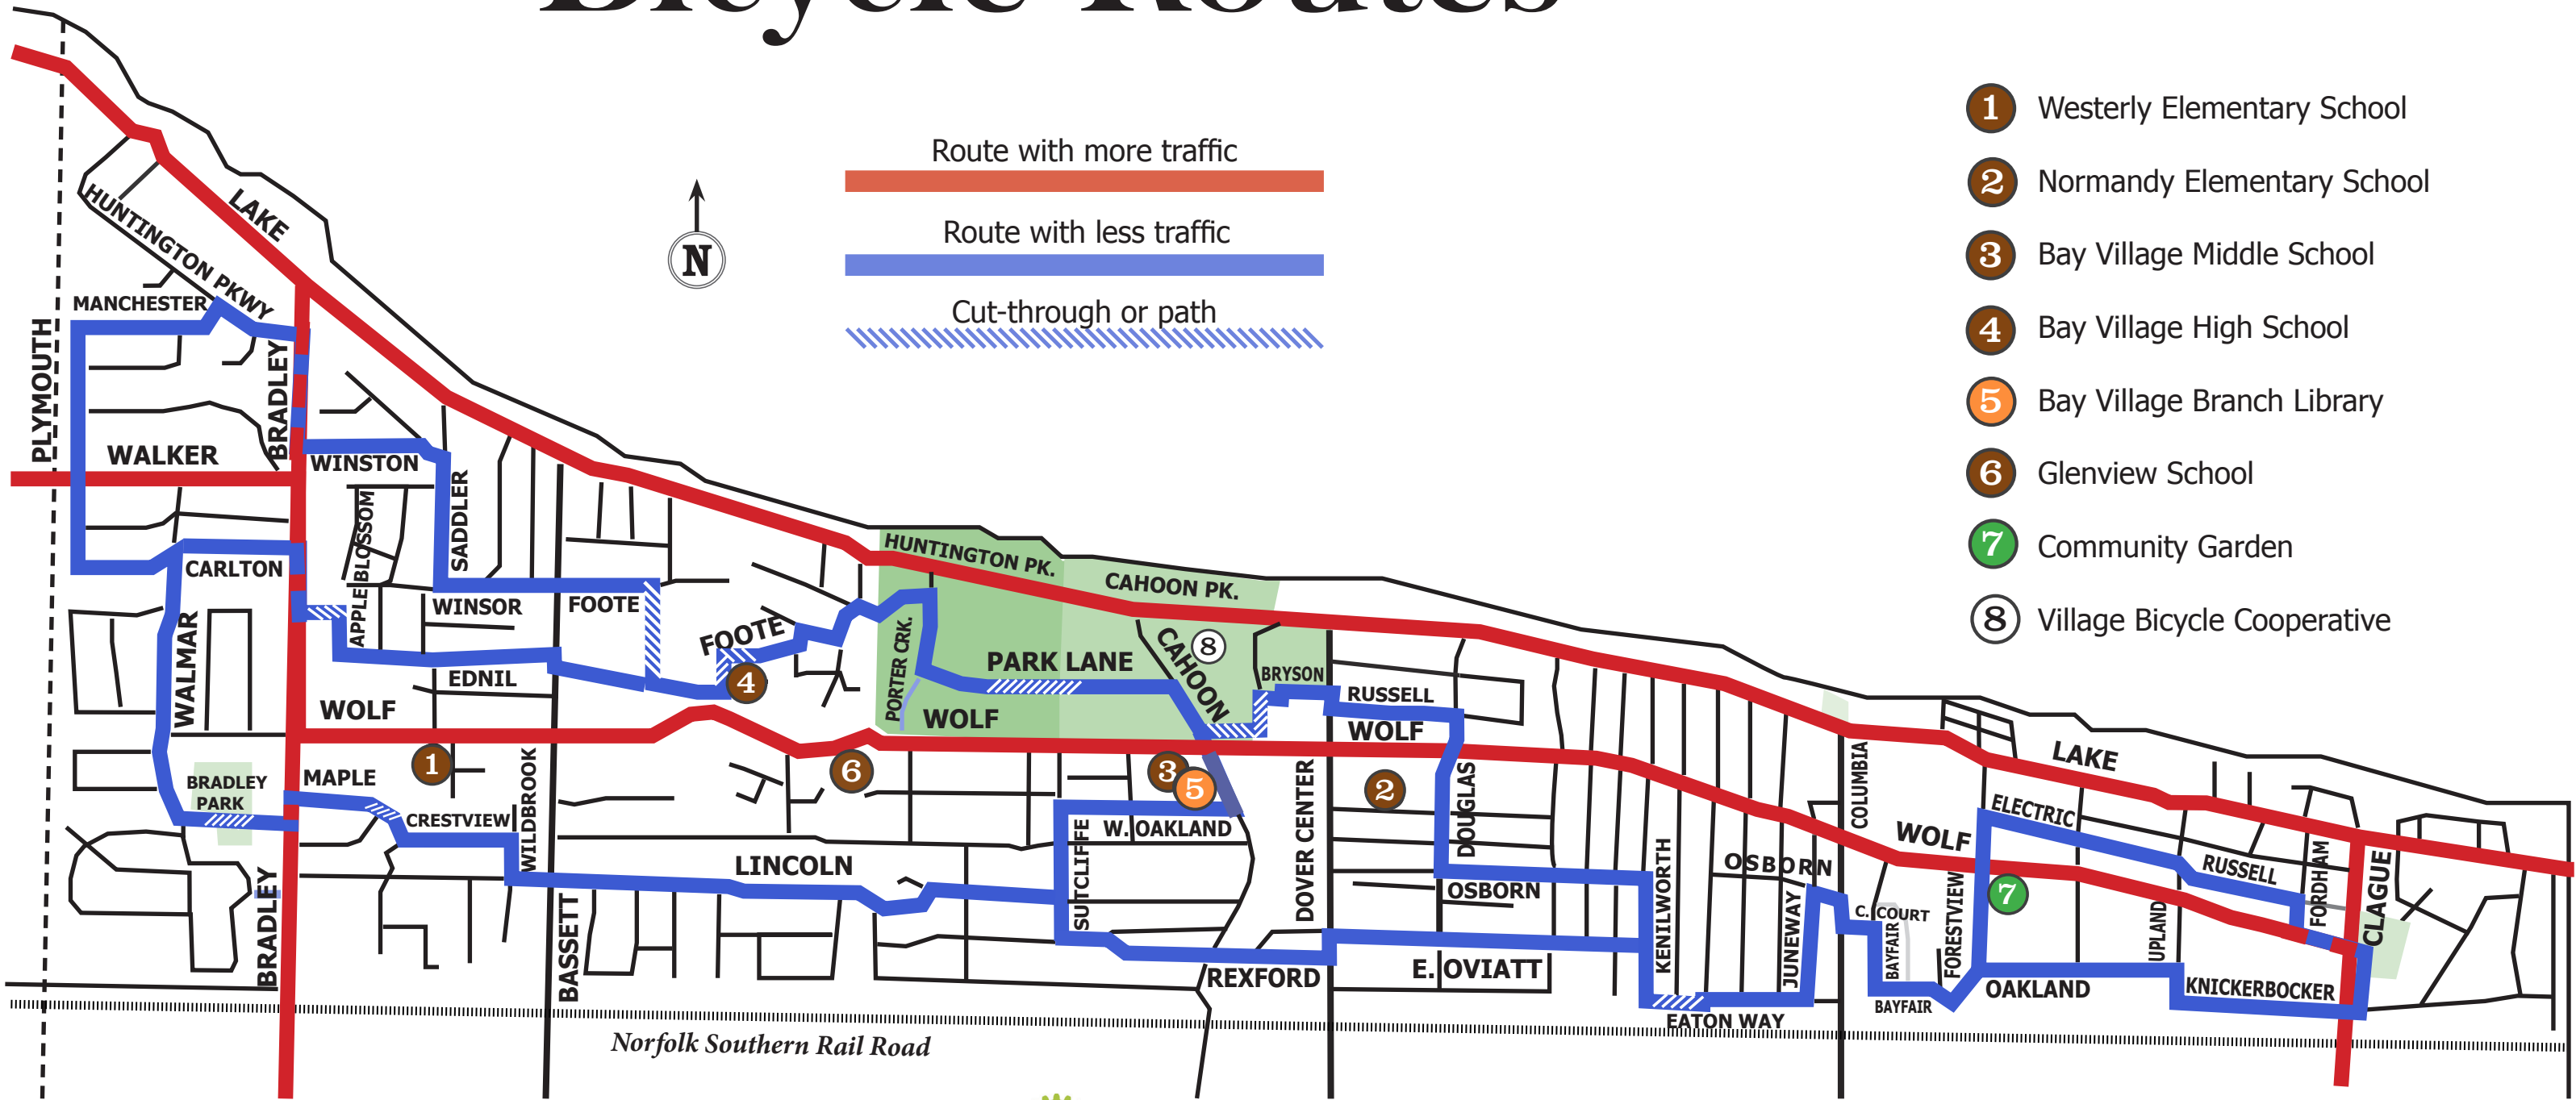

Bay Village Bicycle Routes

- 1 Westerly Elementary School
- 2 Normandy Elementary School
- 3 Bay Village Middle School
- 4 Bay Village High School
- 5 Bay Village Branch Library
- 6 Glenview School
- 7 Community Garden
- 8 Village Bicycle Cooperative